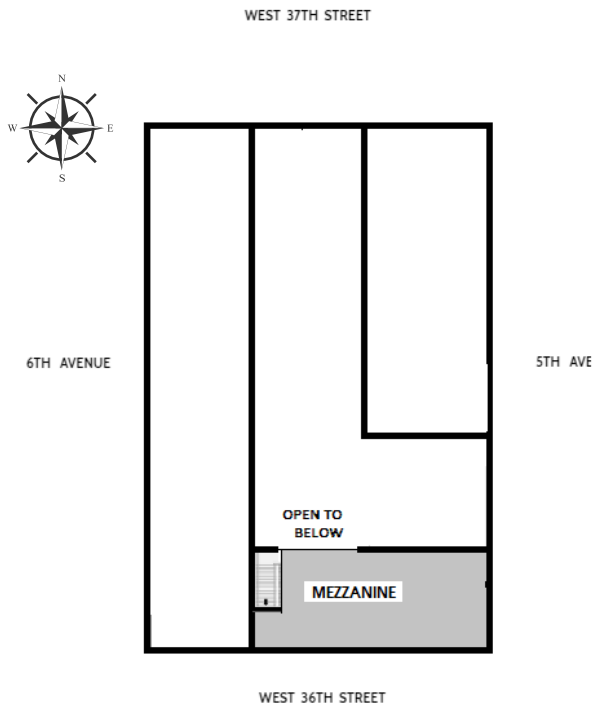

# 40 WEST 37TH ST.

Retail Store A - East  
Ground Level

INTERIOR:  
2100 SQ. FT.

# 40 WEST 37TH ST.

Retail Store A - East  
Mezzanine Floor

INTERIOR:  
1000 SQ. FT.

## Retail Store A - East Basement Floor

INTERIOR:  
1100 SQ. FT.