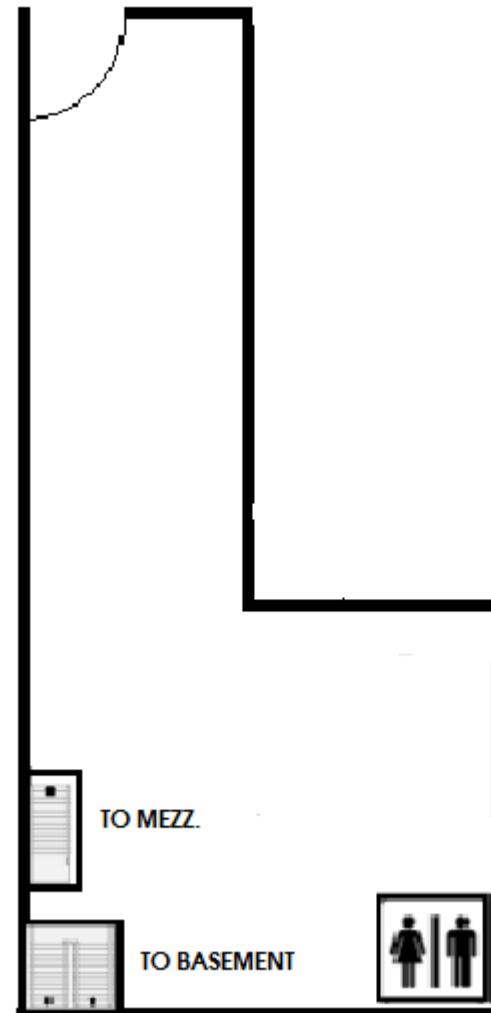

# 40 WEST 37TH ST.

Retail Store A - East  
Ground Level

INTERIOR:  
2100 SQ. FT.

# 40 WEST 37TH ST.

Retail Store A - East  
Mezzanine Floor

INTERIOR:  
1000 SQ. FT.

## Retail Store A - East Basement Floor

INTERIOR:  
1100 SQ. FT.