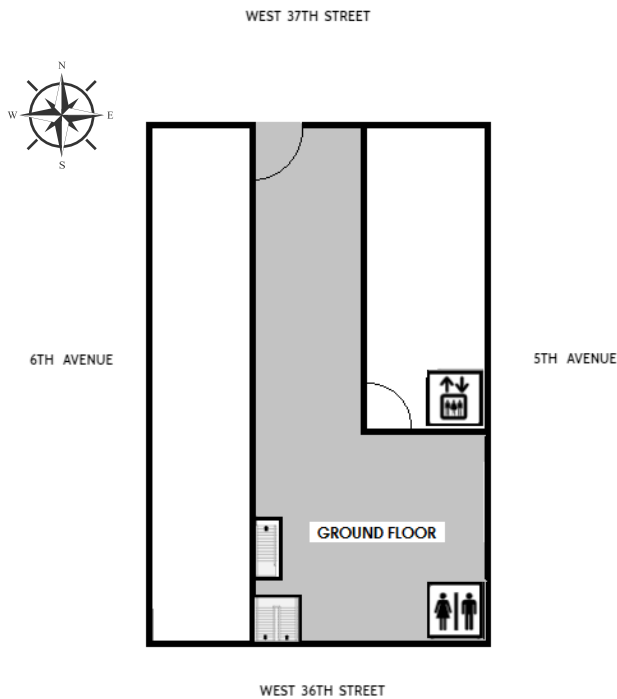

# 40 WEST 37TH ST.

Retail Store A - East  
Ground Level

INTERIOR:  
2100 SQ. FT.

# 40 WEST 37TH ST.

Retail Store A - East  
Mezzanine Floor

INTERIOR:  
1000 SQ. FT.

## Retail Store A - East Basement Floor

INTERIOR:  
1100 SQ. FT.